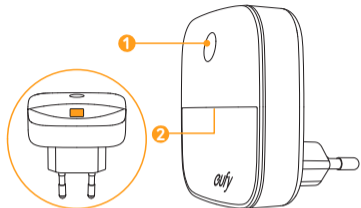

Lighting

Welcome Guide

Lumi Plug-In Night Light

English

Safety Instructions

Read and follow all the safety instructions:

- This device is for indoor use only.
- This device should not be exposed to dripping or splashing water.
- This device uses a non-replaceable light source. When the light source reaches the end of its life cycle, the device should be replaced.
- This device is for adult use only and should not be operated by children.
- Do not use this device with extension cords.
- Do not install this device near heat sources.
- Do not disassemble this device.
- Do not place any sources of danger on this device (e.g. liquid filled objects, lighted candles).
- CAUTION: Risk of electric shock and fire hazard. Only plug device into uncovered and well ventilated wall outlets. Keep device away from bed coverings and other flammable materials.

Introduction

Thank you for purchasing Lumi Plug-In Night Light (hereafter called "Lumi"). Lumi uses light-sensing technology to illuminate dark spaces with a soft light.

At a Glance

1. 1 Light sensor 2 LED light

Using Your Lumi

1. 1 Find a dark area.
2. 2 Plug your Lumi into a wall outlet.

When plugging into an outlet, do not turn Lumi upside down and avoid locations with direct exposure to infrared beams.

	Lumi shines brighter as ambient light decreases.
	Lumi becomes dimmer as ambient light increases.

Troubleshooting

The light doesn't turn on.

- Lumi is installed in an area with too much light. Move Lumi to an area with less light exposure.
- Make sure Lumi is securely plugged into a power outlet.
- Make sure the power outlet has power.

Specifications

Model	T1303323
Rated voltage	220-240V, 50Hz
Rated power	0.4 W
Rated current	30mA max
Dimensions	60 × 60 × 56 mm / 2.4 × 2.4 × 2.2 in
Weight	38 g / 1.3 oz

Specifications are subject to change without notice.

For FAQs and more information, please visit:

www.eufylife.com